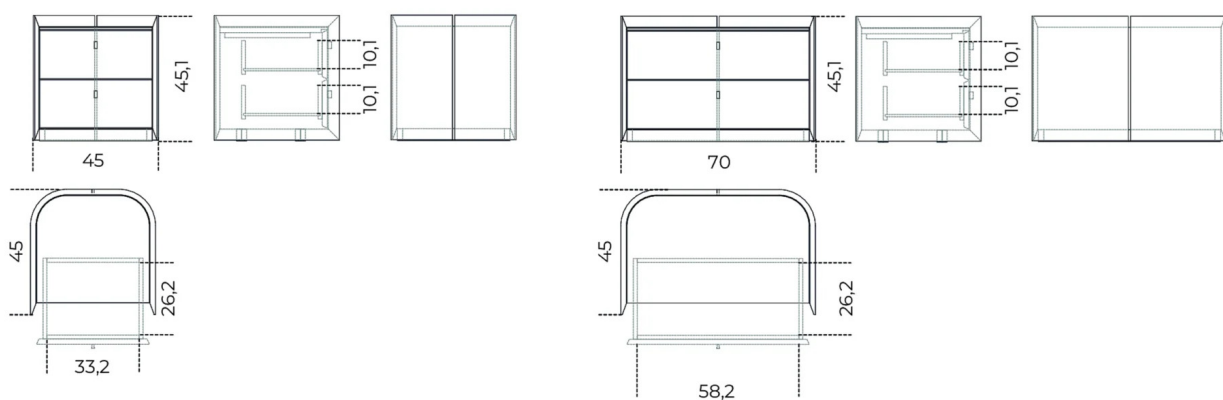

Drawer fronts available in opaque lacquered wood or covered by leather fard as per samples.

Bright brass metal details.

Cm (L x P x H)

45 x 45 x 45

70 x 45 x 45

Inches (L x P x H)

17³/₄ x 17³/₄ x 17³/₄

27³/₄ x 17³/₄ x 17³/₄